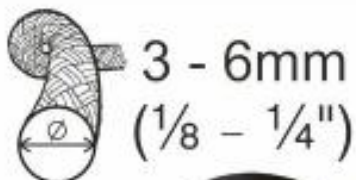

## **Köysilukko Clamcleat Inline, 3-6 mm**

---